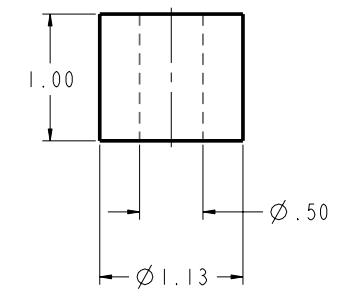

* MAXIMUM HEIGHT SHOWN FOR VARIOUS COMPRESSOR CONFIGURATIONS

* SEE ABOVE TABLE FOR OTHER COMPRESSOR CONFIGURATIONS

SOLID MOUNT SPACER (4X)
30HR070-1071 AS SHOWN
SEE DETAIL ON SHEET 2

MODELS REPRESENTED	CFM	HP
06DR725	23.9	6.5
06DR228	28.0	8.0
06DM337	37.1	10.0
06DR337	37.1	10.0
06DR541	41.0	15.0

* ALL DIMENSIONS SHOWN IN INCHES

BOTTOM VIEW
MOUNTING BOLT PATTERN

SCALE 2.000
30HR070-1071
SOLID MOUNT

ELECTRICAL BOX KNOCKOUT
SIZE COMBINATIONS