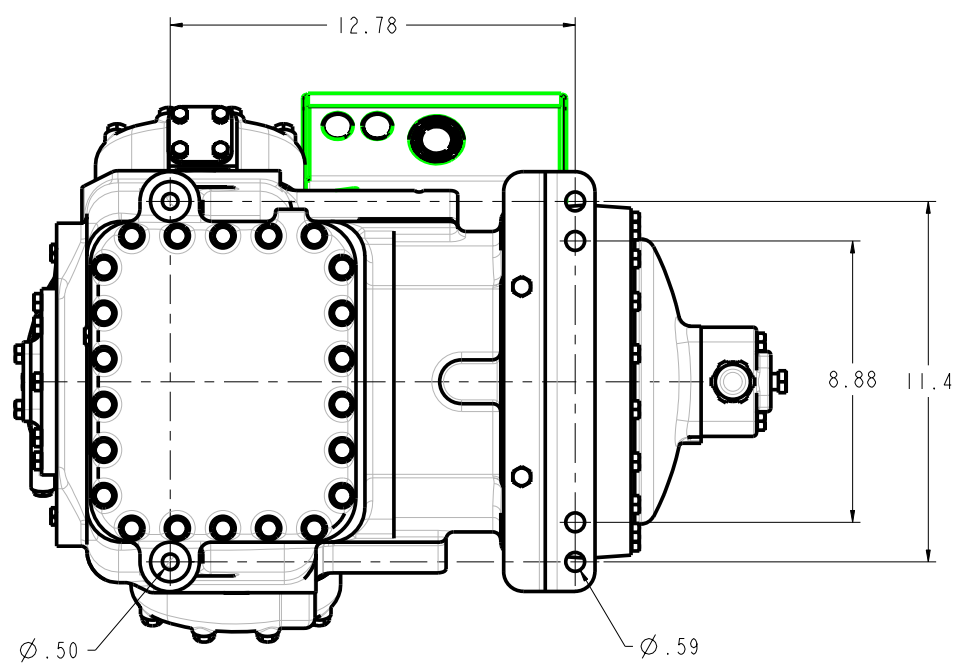

MODELS REPRESENTED	CFM	HP
06DR725	23.9	6.5
06DR228	28.0	8.0
06DM337	37.1	10.0
06DR337	37.1	10.0
06DR541	41.0	15.0

* ALL DIMENSIONS SHOWN IN INCHES

MAX HEIGHT SUMMARY TABLE

UNLOADER	HEAD FAN	MAX HEIGHT(INCHES)
NONE	NO	16.23
ELECTRIC	NO	16.23
PRESSURE	NO	16.81
N/A	YES	26.71

* MAXIMUM HEIGHT SHOWN FOR VARIOUS COMPRESSOR CONFIGURATIONS

* SEE ABOVE TABLE FOR OTHER COMPRESSOR CONFIGURATIONS

SOLID MOUNT SPACER (4X)
30HR070-1071 AS SHOWN
SEE DETAIL ON SHEET 2

MODELS REPRESENTED	CFM	HP
06DR725	23.9	6.5
06DR228	28.0	8.0
06DM337	37.1	10.0
06DR337	37.1	10.0
06DR541	41.0	15.0

* ALL DIMENSIONS SHOWN IN INCHES

BOTTOM VIEW
MOUNTING BOLT PATTERN

SCALE 2.000
30HR070-1071
SOLID MOUNT

ELECTRICAL BOX KNOCKOUT
SIZE COMBINATIONS