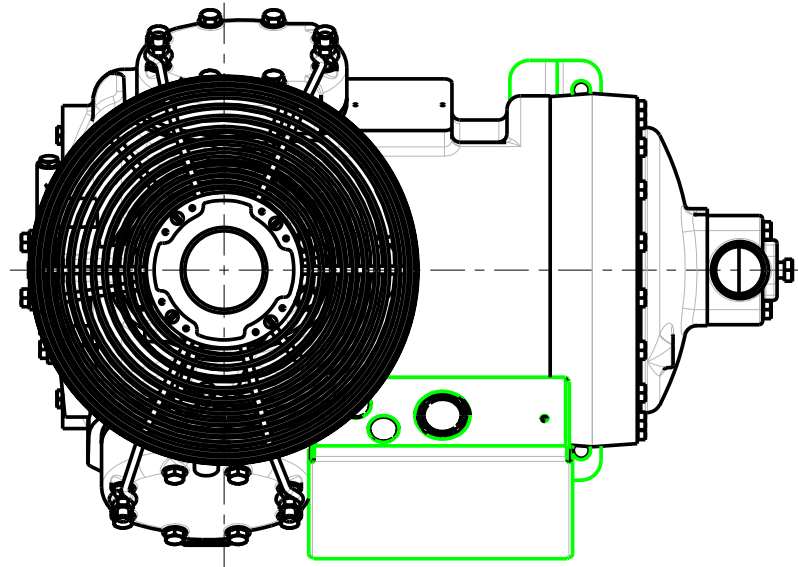

MODELS REPRESENTED	CFM	HP
06DR725	23.9	6.5
06DR228	28.0	8.0
06DM337	37.1	10.0
06DR337	37.1	10.0
06DR541	41.0	15.0

* ALL DIMENSIONS SHOWN IN INCHES

MAX HEIGHT SUMMARY TABLE

UNLOADER	HEAD FAN	MAX HEIGHT(INCHES)
NONE	NO	16.23
ELECTRIC	NO	16.23
PRESSURE	NO	16.81
N/A	YES	26.71

* MAXIMUM HEIGHT SHOWN FOR VARIOUS COMPRESSOR CONFIGURATIONS

* SEE ABOVE TABLE FOR OTHER COMPRESSOR CONFIGURATIONS

SOLID MOUNT SPACER (4X)
30HR070-1071 AS SHOWN
SEE DETAIL ON SHEET 2

MODELS REPRESENTED	CFM	HP
06DR725	23.9	6.5
06DR228	28.0	8.0
06DM337	37.1	10.0
06DR337	37.1	10.0
06DR541	41.0	15.0

* ALL DIMENSIONS SHOWN IN INCHES

BOTTOM VIEW
MOUNTING BOLT PATTERN

SCALE 2.000
30HR070-1071
SOLID MOUNT

ELECTRICAL BOX KNOCKOUT
SIZE COMBINATIONS