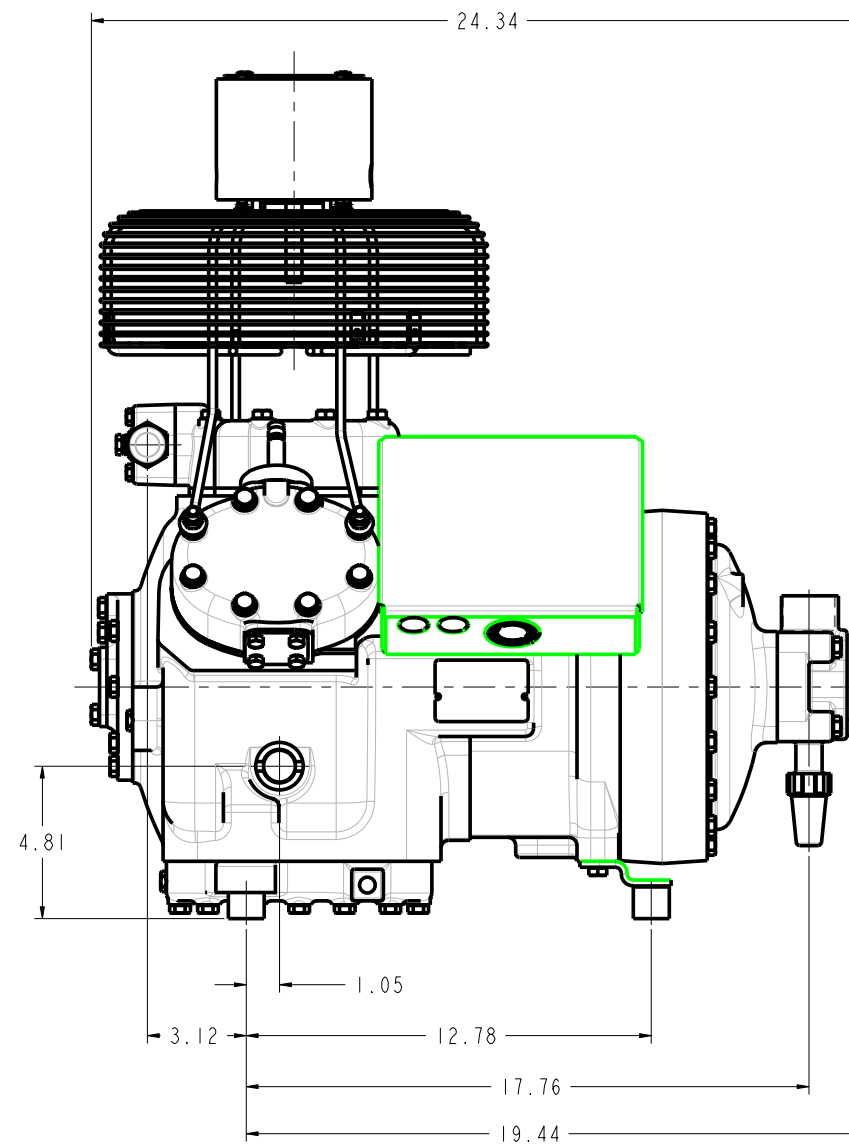

MODELS REPRESENTED	CFM	HP
06DR725	23.9	6.5
06DR228	28.0	8.0
06DM337	37.1	10.0
06DR337	37.1	10.0
06DR541	41.0	15.0

* ALL DIMENSIONS SHOWN IN INCHES

MAX HEIGHT SUMMARY TABLE

UNLOADER	HEAD FAN	MAX HEIGHT(INCHES)
NONE	NO	16.23
ELECTRIC	NO	16.23
PRESSURE	NO	16.81
N/A	YES	26.71

* MAXIMUM HEIGHT SHOWN FOR VARIOUS COMPRESSOR CONFIGURATIONS

* SEE ABOVE TABLE FOR OTHER COMPRESSOR CONFIGURATIONS

SOLID MOUNT SPACER (4X)
30HR070-1071 AS SHOWN
SEE DETAIL ON SHEET 2

MODELS REPRESENTED	CFM	HP
06DR725	23.9	6.5
06DR228	28.0	8.0
06DM337	37.1	10.0
06DR337	37.1	10.0
06DR541	41.0	15.0

* ALL DIMENSIONS SHOWN IN INCHES

BOTTOM VIEW
MOUNTING BOLT PATTERN

SCALE 2.000
30HR070-1071
SOLID MOUNT

ELECTRICAL BOX KNOCKOUT
SIZE COMBINATIONS