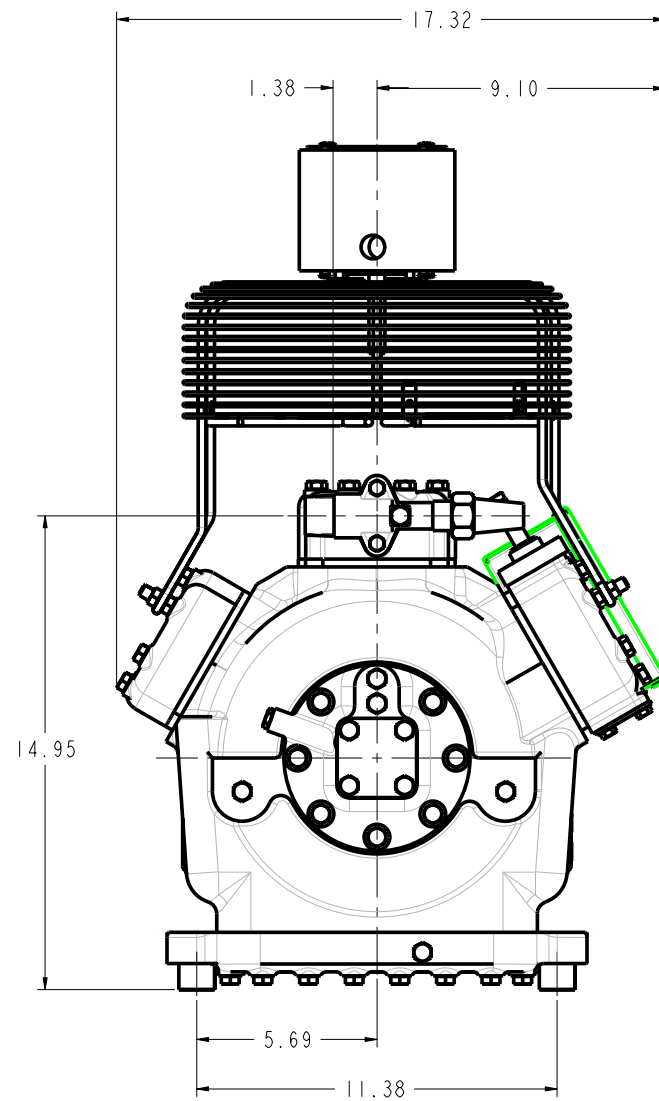

MODELS REPRESENTED	CFM	HP
06DR725	23.9	6.5
06DR228	28.0	8.0
06DM337	37.1	10.0
06DR337	37.1	10.0
06DR541	41.0	15.0

* ALL DIMENSIONS SHOWN IN INCHES

MAX HEIGHT SUMMARY TABLE

UNLOADER	HEAD FAN	MAX HEIGHT(INCHES)
NONE	NO	16.23
ELECTRIC	NO	16.23
PRESSURE	NO	16.81
N/A	YES	26.71

* MAXIMUM HEIGHT SHOWN FOR VARIOUS COMPRESSOR CONFIGURATIONS

* SEE ABOVE TABLE FOR OTHER COMPRESSOR CONFIGURATIONS

SOLID MOUNT SPACER (4X)
30HR070-1071 AS SHOWN
SEE DETAIL ON SHEET 2

MODELS REPRESENTED	CFM	HP
06DR725	23.9	6.5
06DR228	28.0	8.0
06DM337	37.1	10.0
06DR337	37.1	10.0
06DR541	41.0	15.0

* ALL DIMENSIONS SHOWN IN INCHES

BOTTOM VIEW
MOUNTING BOLT PATTERN

SCALE 2.000
30HR070-1071
SOLID MOUNT

ELECTRICAL BOX KNOCKOUT
SIZE COMBINATIONS