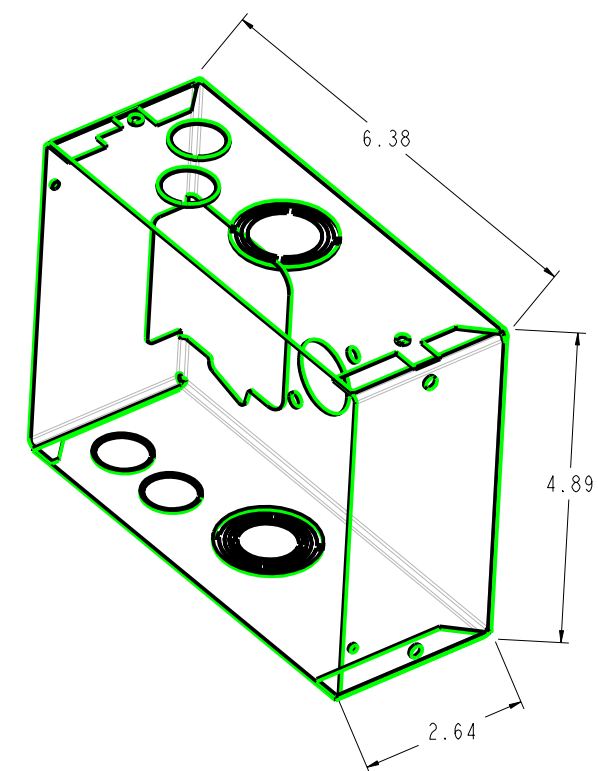

MODELS REPRESENTED	CFM	HP
06DR725	23.9	6.5
06DR228	28.0	8.0
06DM337	37.1	10.0
06DR337	37.1	10.0
06DR541	41.0	15.0

* ALL DIMENSIONS SHOWN IN INCHES

MAX HEIGHT SUMMARY TABLE

UNLOADER	HEAD FAN	MAX HEIGHT(INCHES)
NONE	NO	16.23
ELECTRIC	NO	16.23
PRESSURE	NO	16.81
N/A	YES	26.71

* MAXIMUM HEIGHT SHOWN FOR VARIOUS COMPRESSOR CONFIGURATIONS

* SEE ABOVE TABLE FOR OTHER COMPRESSOR CONFIGURATIONS

SOLID MOUNT SPACER (4X)
30HR070-1071 AS SHOWN
SEE DETAIL ON SHEET 2

MODELS REPRESENTED	CFM	HP
06DR725	23.9	6.5
06DR228	28.0	8.0
06DM337	37.1	10.0
06DR337	37.1	10.0
06DR541	41.0	15.0

* ALL DIMENSIONS SHOWN IN INCHES

BOTTOM VIEW
MOUNTING BOLT PATTERN

SCALE 2.000
30HR070-1071
SOLID MOUNT

ELECTRICAL BOX KNOCKOUT
SIZE COMBINATIONS