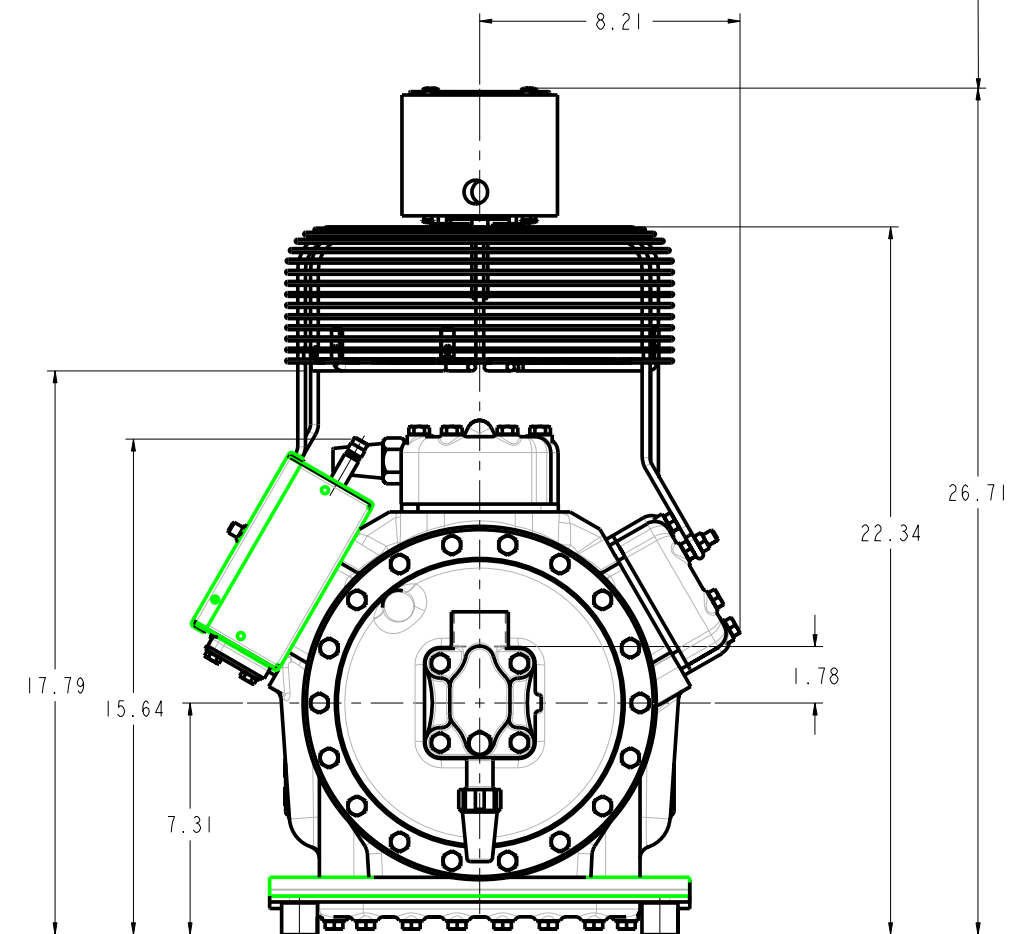

MODELS REPRESENTED	CFM	HP
06DR725	23.9	6.5
06DR228	28.0	8.0
06DM337	37.1	10.0
06DR337	37.1	10.0
06DR541	41.0	15.0

* ALL DIMENSIONS SHOWN IN INCHES

MAX HEIGHT SUMMARY TABLE

UNLOADER	HEAD FAN	MAX HEIGHT(INCHES)
NONE	NO	16.23
ELECTRIC	NO	16.23
PRESSURE	NO	16.81
N/A	YES	26.71

* MAXIMUM HEIGHT SHOWN FOR VARIOUS COMPRESSOR CONFIGURATIONS

* SEE ABOVE TABLE FOR OTHER COMPRESSOR CONFIGURATIONS

SOLID MOUNT SPACER (4X)
30HR070-1071 AS SHOWN
SEE DETAIL ON SHEET 2

MODELS REPRESENTED	CFM	HP
06DR725	23.9	6.5
06DR228	28.0	8.0
06DM337	37.1	10.0
06DR337	37.1	10.0
06DR541	41.0	15.0

* ALL DIMENSIONS SHOWN IN INCHES

BOTTOM VIEW
MOUNTING BOLT PATTERN

SCALE 2.000
30HR070-1071
SOLID MOUNT

ELECTRICAL BOX KNOCKOUT
SIZE COMBINATIONS